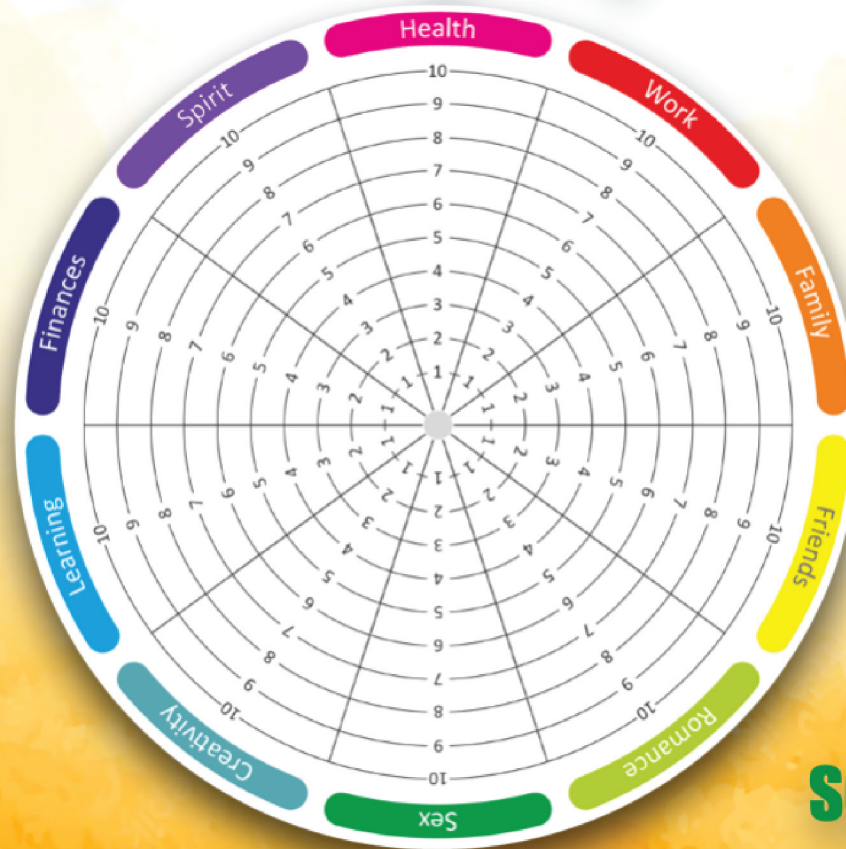

aroma yoga™
RADIANT
Health Building Cleanse

Wheel of Life

**PHYSICAL HEALTH
& WELL-BEING**

PERSONAL GROWTH

SPIRITUALITY

RELATIONSHIPS

FINANCES

CONTRIBUTIONS

FUN

SOCIAL

MENTAL & EMOTIONAL WELL-BING

RADIANT
Health Building Cleanse

Why cleanse?

- **Bloated belly**
- **Skin issues**
- **Negative thoughts & feelings**
- **Poor sleep**
- **Low energy**
- **CRAVINGS:** *Sugar, Caffeine & Alcohol*
- **Joint pain & Inflammation**
- **Food Allergies**
- **Brain fog**
- **Excess weight**